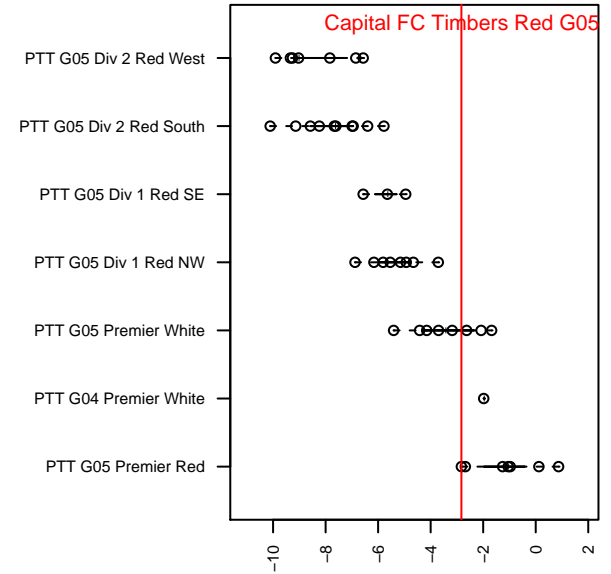

# Capital FC Timbers Red G05

Cascade Futbol Club/Capital FC  
 Salem, OR  
 G05 total strength=1071  
 attack=2.8 defense=2.34  
 fall league = PTT G05 Premier Red  
 notes= Overby 2016

alt names used:  
 Capital FC Timbers 05G Agee  
 CAPITAL FC TIMBERS U13 GIRLS -AGEE (O  
 CAPITAL FC TIMBERS U13 GIRLS -AGEE (O

Venues played:  
 2017 Oswego Nike Cup Gold U13  
 2017 Bend Premier Cup Tobin Heath (Gold) Div  
 2017 PTT G05 Premier Red

**Capital FC Timbers Red G05**  
 Dots are actual minus expected GF (blue circles) and GA (red triangles).  
 Blue line is smoothed change in attack strength. Red is smoothed change in defense strength.

**attack and defense variance (black dot)  
relative to other teams  
and top 10 in region**

**attack and defense rating  
relative to others at age  
and all opponents in last 13 months**

**Performance relative to 13 month average**