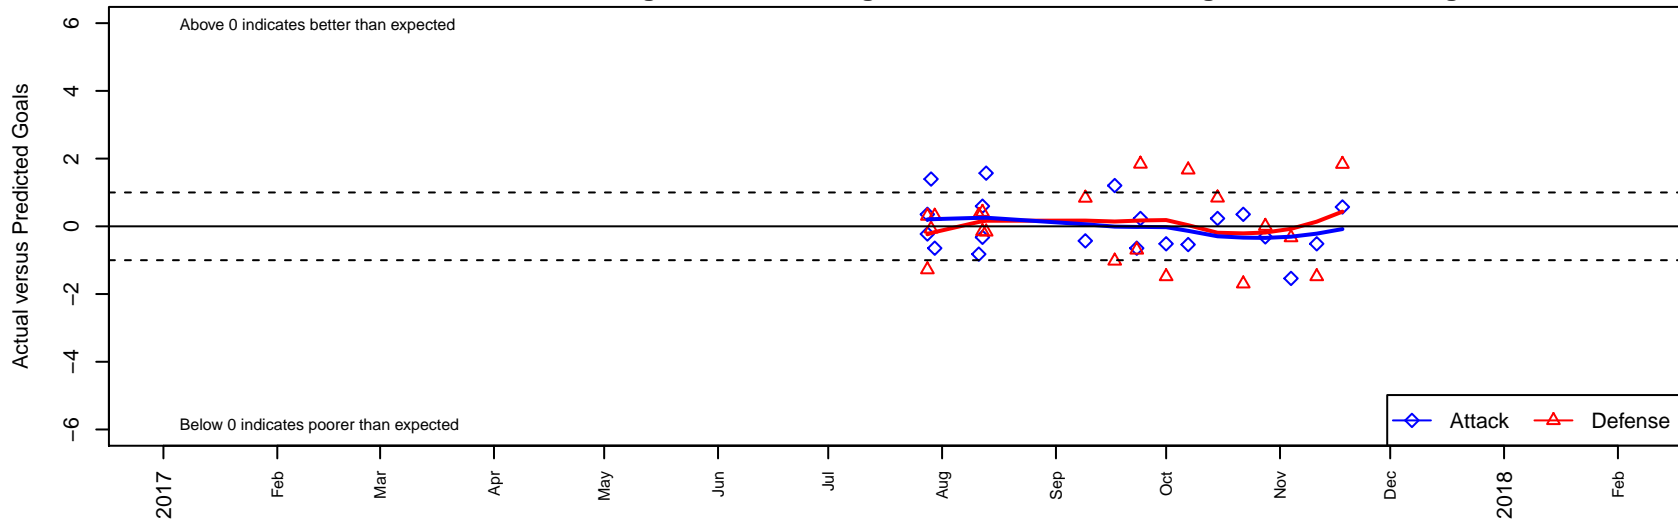

# Capital FC Timbers Red G05

Cascade Futbol Club/Capital FC  
 Salem, OR  
 G05 total strength=1071  
 attack=2.8 defense=2.34  
 fall league = PTT G05 Premier Red  
 notes= Overby 2016

alt names used:  
 Capital FC Timbers 05G Agee  
 CAPITAL FC TIMBERS U13 GIRLS -AGEE (O  
 CAPITAL FC TIMBERS U13 GIRLS -AGEE (O

Venues played:  
 2017 Oswego Nike Cup Gold U13  
 2017 Bend Premier Cup Tobin Heath (Gold) Div  
 2017 PTT G05 Premier Red

**Capital FC Timbers Red G05**  
 Dots are actual minus expected GF (blue circles) and GA (red triangles).  
 Blue line is smoothed change in attack strength. Red is smoothed change in defense strength.

**attack and defense variance (black dot)  
relative to other teams  
and top 10 in region**

**attack and defense rating  
relative to others at age  
and all opponents in last 13 months**

**Performance relative to 13 month average**